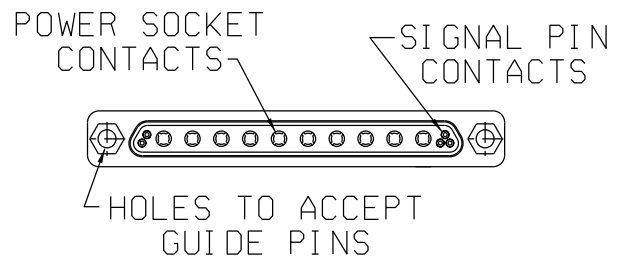

MR10P5S (SIZE 65 SHELL)
WITH BLIND MATE
GUIDE PINS

MR10P5P (SIZE 65 SHELL)
WITH HOLES FOR
BLIND MATE