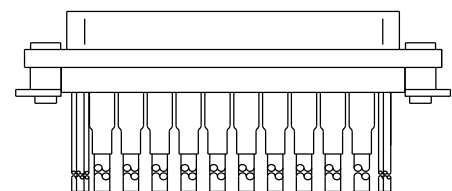

MR10P5S (SIZE 65 SHELL)
WITH BLIND MATE
GUIDE PINS

MR10P5P (SIZE 65 SHELL)
WITH HOLES FOR
BLIND MATE